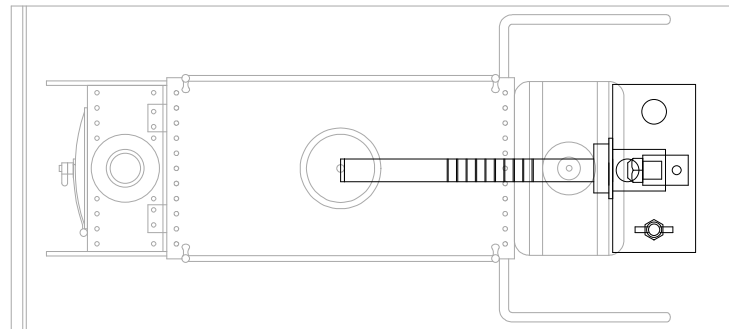

Meths fired loco

Gas fired loco, tank above footplate

Gas fired loco, tank below footplate

Boiler supports - blue

Boiler - green

Burner and tank - black

Scale - 1/2 full size

Wild Rose III sheet 19a
Meths and Gas burner and tank positions