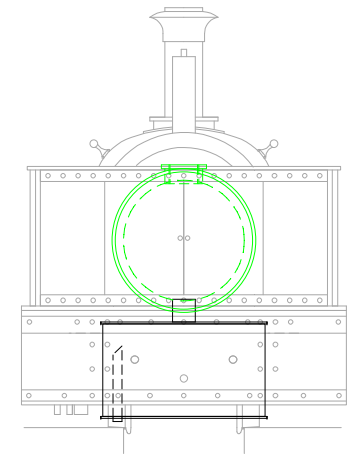

Meths fired loco

Gas fired loco, tank above footplate

Gas fired loco, tank below footplate

Boiler supports - blue

Boiler - green

Burner and tank - black

Scale - 1/2 full size

Wild Rose III sheet 19a
Meths and Gas burner and tank positions