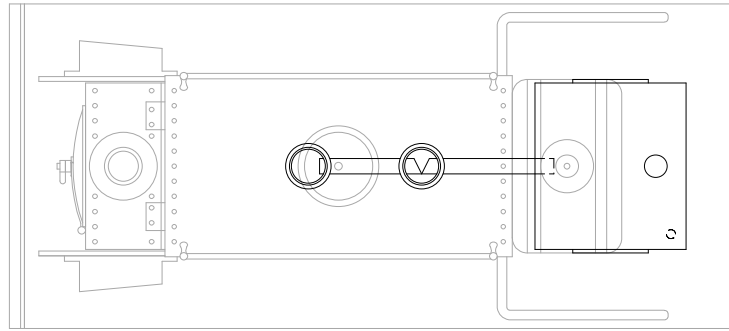

Meths fired loco

Gas fired loco, tank above footplate

Gas fired loco, tank below footplate

Boiler supports - blue

Boiler - green

Burner and tank - black

Scale - 1/2 full size

Wild Rose III sheet 19a
Meths and Gas burner and tank positions