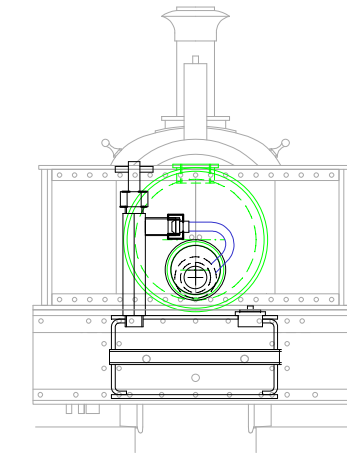

Meths fired loco

Gas fired loco, tank above footplate

Gas fired loco, tank below footplate

Boiler supports - blue

Boiler - green

Burner and tank - black

Scale - 1/2 full size

Wild Rose III sheet 19a
Meths and Gas burner and tank positions