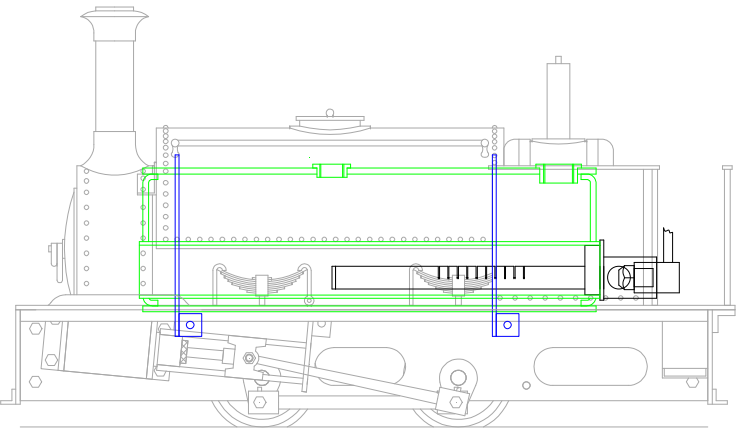

Meths fired loco

Gas fired loco, tank above footplate

Gas fired loco, tank below footplate

Boiler supports - blue

Boiler - green

Burner and tank - black

Scale - 1/2 full size

Wild Rose III sheet 19a
Meths and Gas burner and tank positions