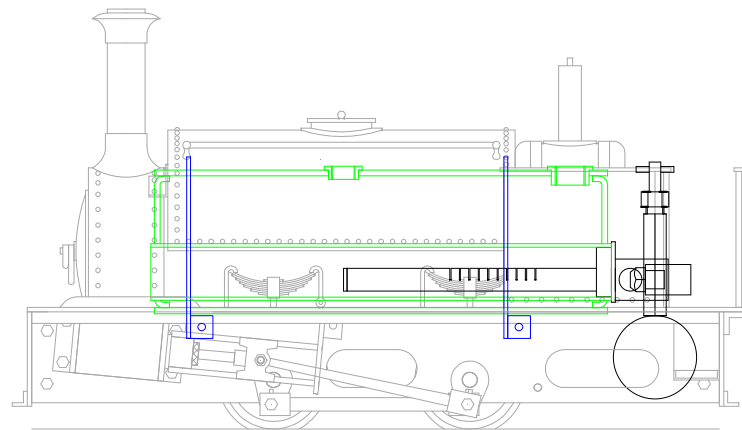

Meths fired loco

Gas fired loco, tank above footplate

Gas fired loco, tank below footplate

Boiler supports - blue

Boiler - green

Burner and tank - black

Scale - 1/2 full size

Wild Rose III sheet 19a
Meths and Gas burner and tank positions