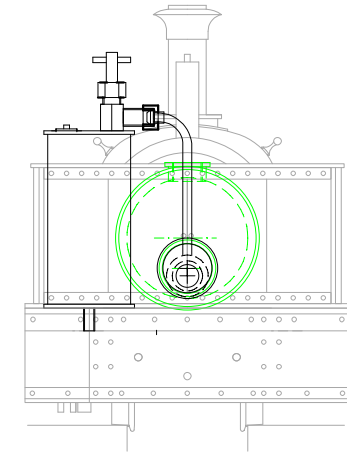

Meths fired loco

Gas fired loco, tank above footplate

Gas fired loco, tank below footplate

Boiler supports - blue

Boiler - green

Burner and tank - black

Scale - 1/2 full size

Wild Rose III sheet 19a
Meths and Gas burner and tank positions