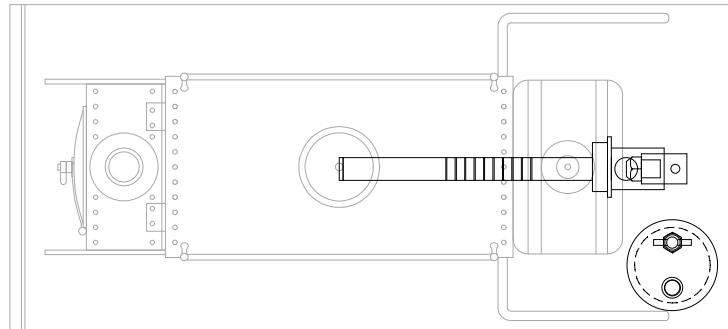

Meths fired loco

Gas fired loco, tank above footplate

Gas fired loco, tank below footplate

Boiler supports - blue

Boiler - green

Burner and tank - black

Scale - 1/2 full size

Wild Rose III sheet 19a
Meths and Gas burner and tank positions