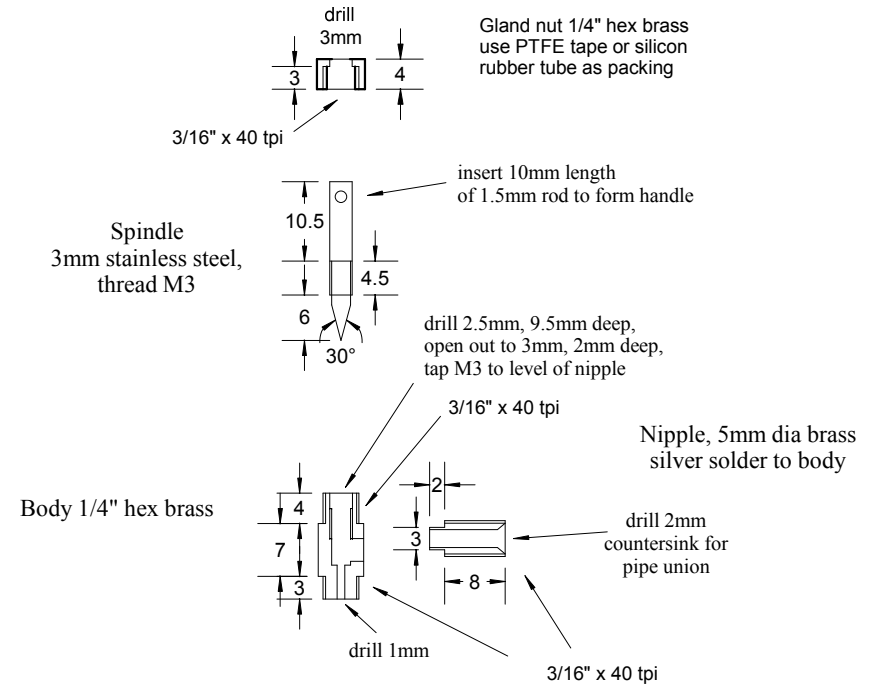

# Gas Tank positioned above footplate

Tank 45mm length of 22mm copper tube,  
brass end caps, all joints silver soldered

## Gas Control Valve

Wild Rose III  
sheet 22  
Gas tank (above footplate)

Copyright Dave Watkins 3/6/2012