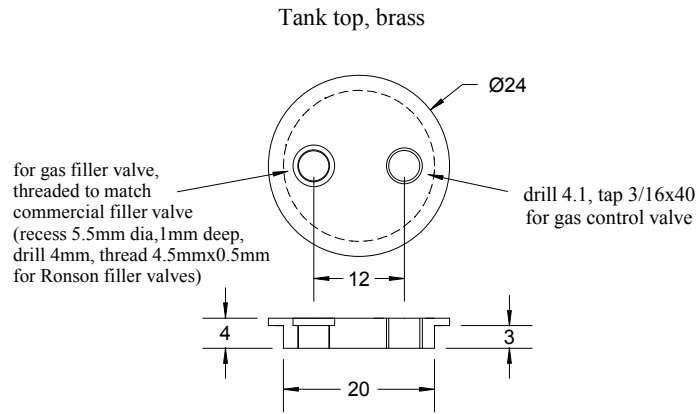

# Gas Tank positioned above footplate

Tank 45mm length of 22mm copper tube,  
brass end caps, all joints silver soldered

## Gas Control Valve

Wild Rose III  
sheet 22  
Gas tank (above footplate)

Copyright Dave Watkins 3/6/2012