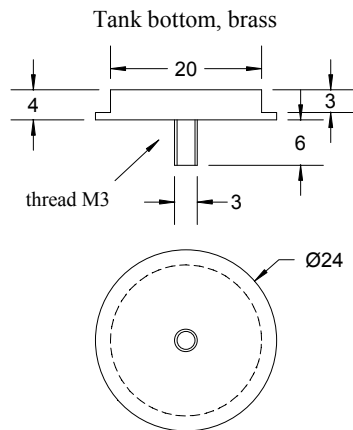

# Gas Tank positioned above footplate

Tank 45mm length of 22mm copper tube,  
brass end caps, all joints silver soldered

## Gas Control Valve

Wild Rose III  
sheet 22  
Gas tank (above footplate)

Copyright Dave Watkins 3/6/2012