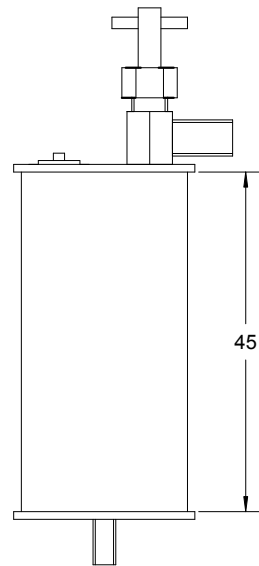

# Gas Tank positioned above footplate

Tank 45mm length of 22mm copper tube,  
brass end caps, all joints silver soldered

## Gas Control Valve

Wild Rose III  
sheet 22  
Gas tank (above footplate)

Copyright Dave Watkins 3/6/2012